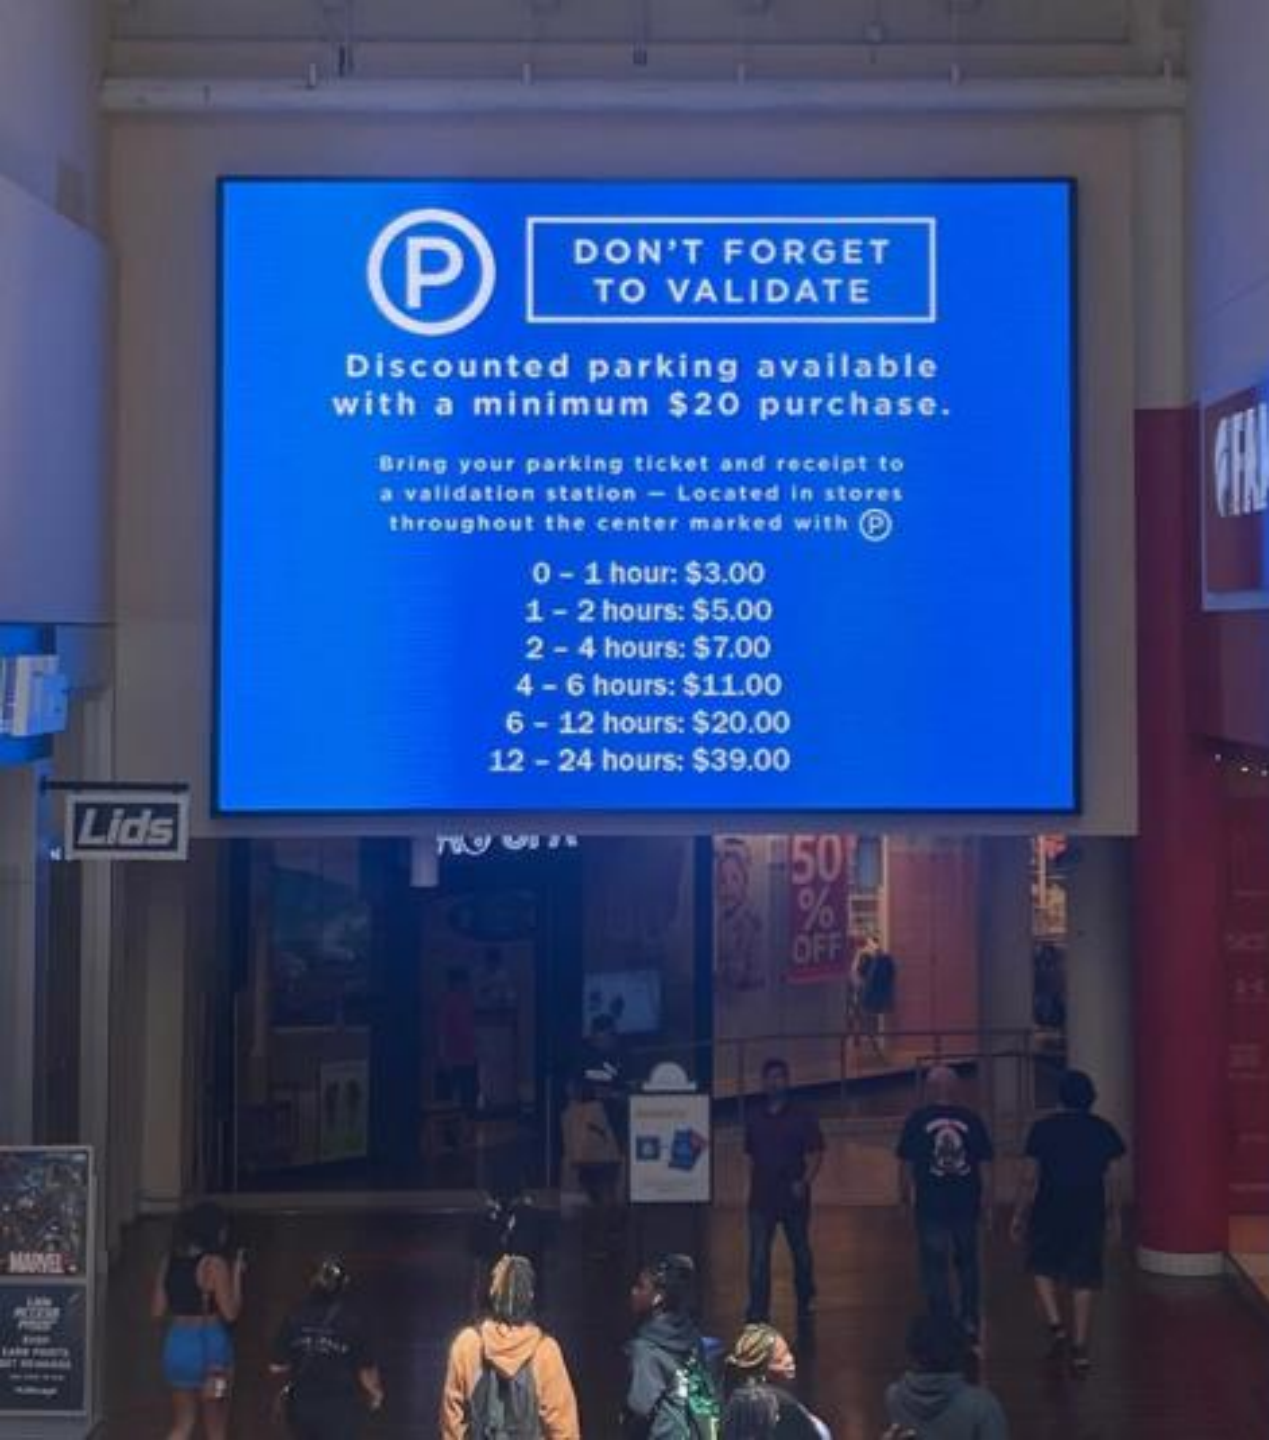

3.5M annual visitors, 10,000+ daily average visitors.

Posters

Double sided posters located throughout the mall.

Specs

22"x28"

1" bleed

Double sided

PDF File

LED Digital Screen

LED Digital Screen located on the second floor of the mall, positioned to target through traffic from the third level.

Specs

912x672 pixels

JPEG or PNG File

Hanging Banners

Double sided hanging banners located in 5 locations on Level C.

Specs

120" x 168", double sided

1" bleed

PDF File

Backlit Frames

LED backlit panels located throughout the mall.

Specs

47" x 69", single sided