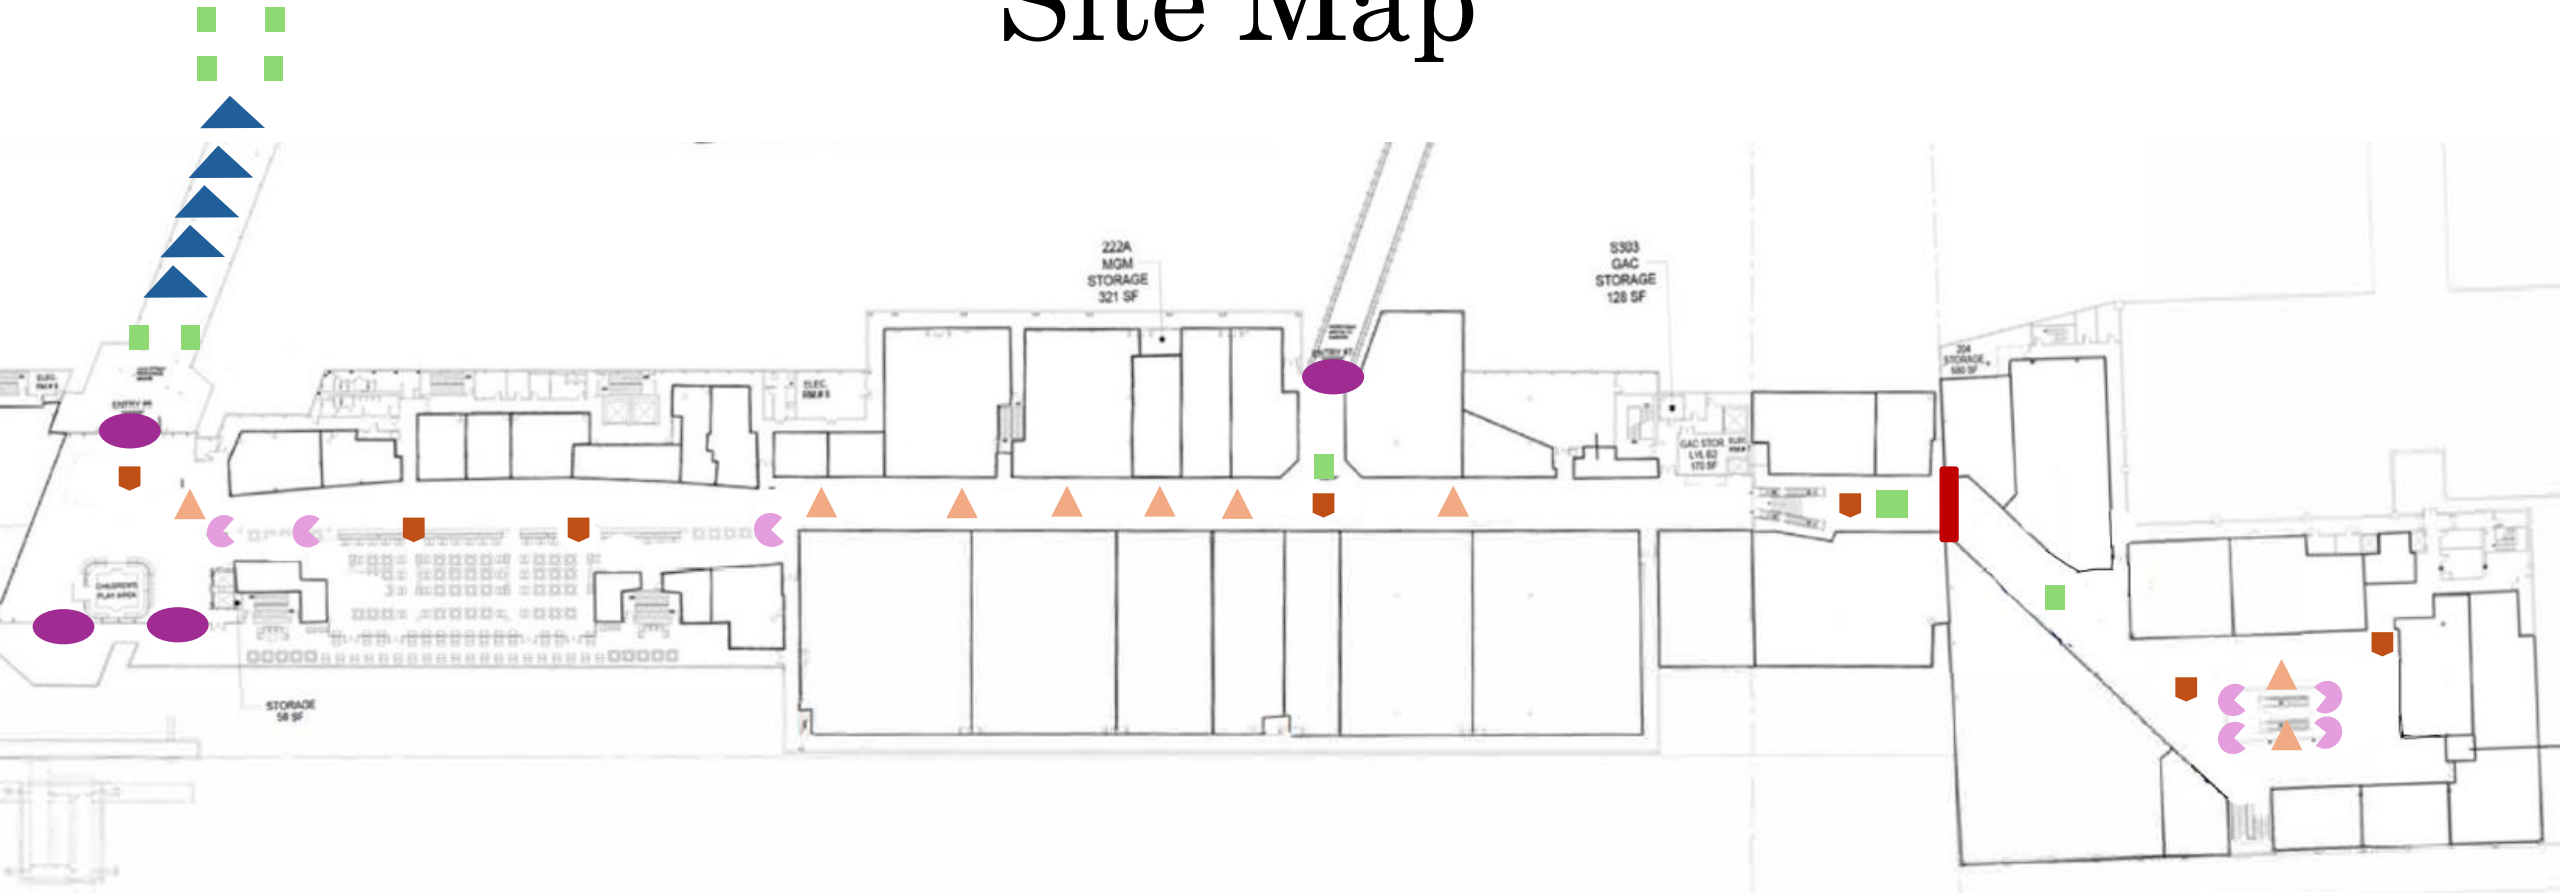

PDF File

Julia St Panels

Four single sided LED banners on Julia St, next to the Convention Center and Julia St. Walkway that leads to the Riverwalk Entrance.

Specs

46" x 67", double sided

1/8" bleed

PDF File

Julia St Panels

Two single sided LED banners under the Julia St. Walkway leading to Riverwalk Outlets entrance.

Specs

26" x 40", double sided

1/8" bleed

PDF File

Site Map

-  Backlit Panel
-  Light Pole
-  22x28 Poster
-  Column Wrap
-  Hanging Banner
-  Half Moon
-  LED Screen
-  Door Cling

Site Map

-  Backlit Panel
-  Light Pole
-  22x28 Poster
-  Column Wrap
-  Hanging Banner
-  Half Moon
-  LED Screen
-  Door Cling

RIVERWALK OUTLETS

500 Port of New Orleans Place, New Orleans LA 70130

504-522-1555 // RiverwalkNOLA.com