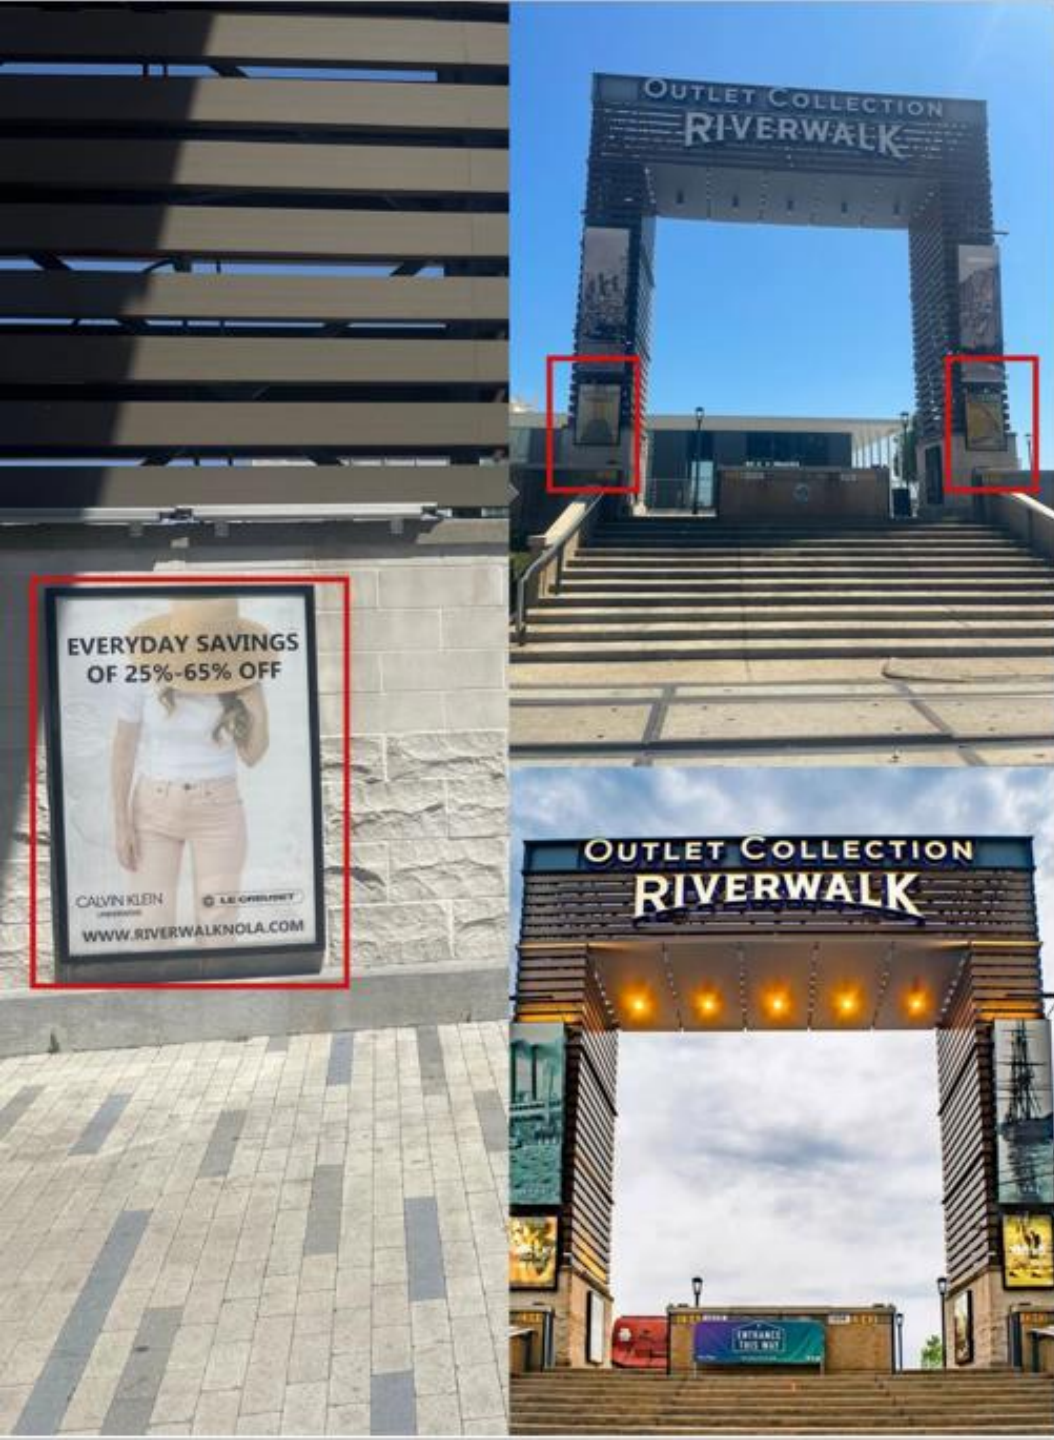

Overhead Walkway Banners

Five double sided semi circle banners on our Julia St walkway entrance to the mall.

Rate (monthly)

\$500 per banner

Specs

48" x 96", double sided

PDF File

Canal Street Panels

Four single sided LED banners on the Canal Street entrance on Spanish Plaza, next to the Four Seasons and Ferry Terminal.

Specs

46" x 67", double sided

1/8" bleed

PDF File

Poydras Street Panels

Two single sided LED banners on the Poydras Street entrance on Spanish Plaza, next to the Four Seasons and Hilton Riverside Hotel.