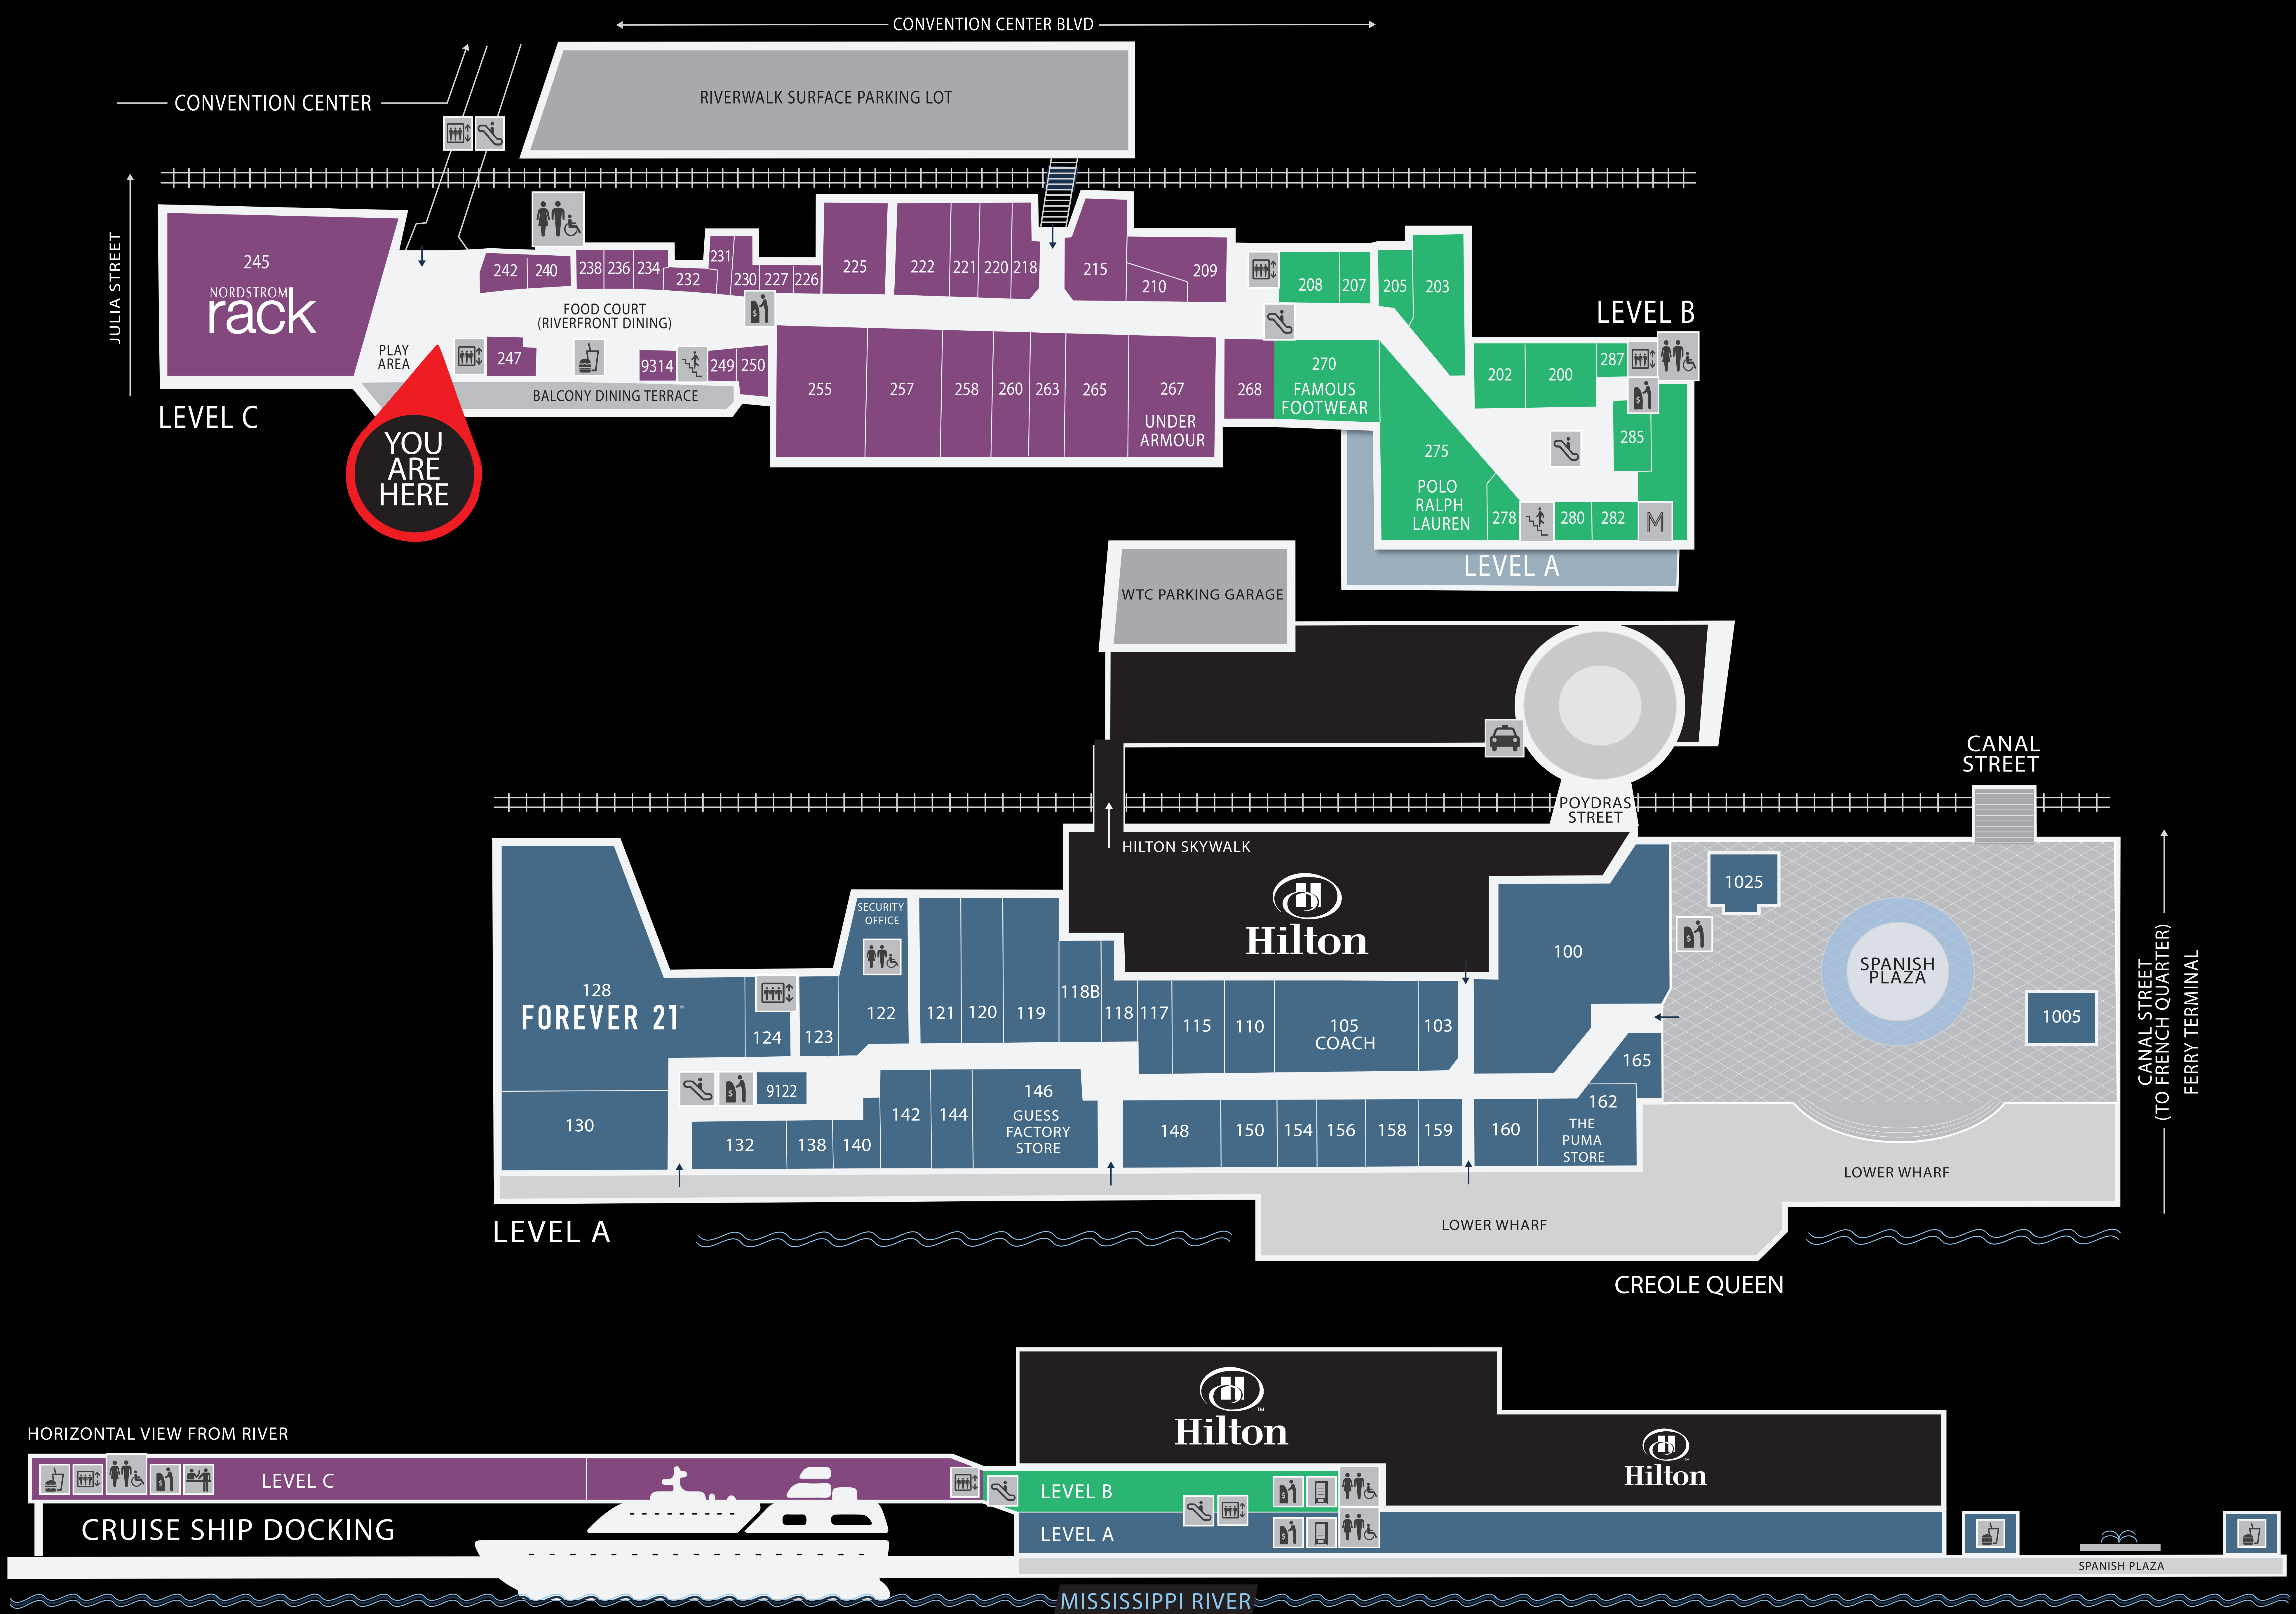

STORE DIRECTORY

SHOPPING

- | | |
|-------------------------------------|----------------------------------|
| 158 Calvin Klein Underwear | 222 Mardi Gras Masquerade |
| 203 Carter's Babies & Kids | 258 New Balance Factory Store |
| 115 Chico's Outlet | 200 Nola & Co |
| 221 Claire's | 144 NOLA Tropical Winery |
| 105 Coach | 245 Nordstrom Rack |
| 202 Crabby Jack's General Store | 138 Perfumania |
| 218 CROCS | 275 Polo Ralph Lauren |
| 270 Famous Footwear | 260 Royal Praline Company |
| 128 Forever 21 | 118 Samsonite |
| 120 Fossil | 220 Secret Scientist |
| 159 Francesca's | 122 SKECHERS |
| 130 Gap Factory Store | 103 Southern Paws |
| 123 Gold Elements | 225 Spotlight for You |
| 146 GUESS Factory Store | 263 Steve Madden |
| 142 Hashtag Riverwalk | 160 Sunglass Hut |
| 150 IT'SUGAR | 282 Sunglass Hut |
| 156 Johnston & Murphy Factory Store | 210 The Fudgery |
| 208 Journey's | 118B The Cosmetics Company Store |
| 117 Kate Spade | 162 The PUMA Store |
| 165 Le Creuset | 148 Tommy Bahama Outlet |
| 121 Levi's | 257 Tommy Hilfiger |
| 207 LIDS | 267 Under Armour |
| 132 LIDS Locker Room | |

DINING & DRINKS

- 227 Auntie Anne's
- 140 Café Du Monde
- 247 Fat Tuesday
- 209 Great American Cookies
- 230 Green Leafs & Banana's
- 226 Häagen-Dazs
- 234 Mandarin Express
- 236 Mona's Café
- 242 Raising Cane's Chicken Fingers
- 9122 River Bar
- 1025 Rizzuto's Pizzeria - Coming Soon
- 280 Rock-N-Roll Sushi
- 249 Smoothie King
- 232 South Philly Steaks & Fries
- 231 Villa Italian Kitchen

SERVICES

- 268 Lavelier
- 287 Louisiana Tax Free

ICONS

- | | | | |
|--|----------------------------|--|---------|
| | Restrooms | | LEVEL A |
| | Elevator | | LEVEL B |
| | Escalators | | LEVEL C |
| | Stairs | | |
| | Management Office | | |
| | Taxi / Ride Share Drop-off | | |
| | ATM | | |

THE OUTLET COLLECTION

RIVERWALK

NEW ORLEANS